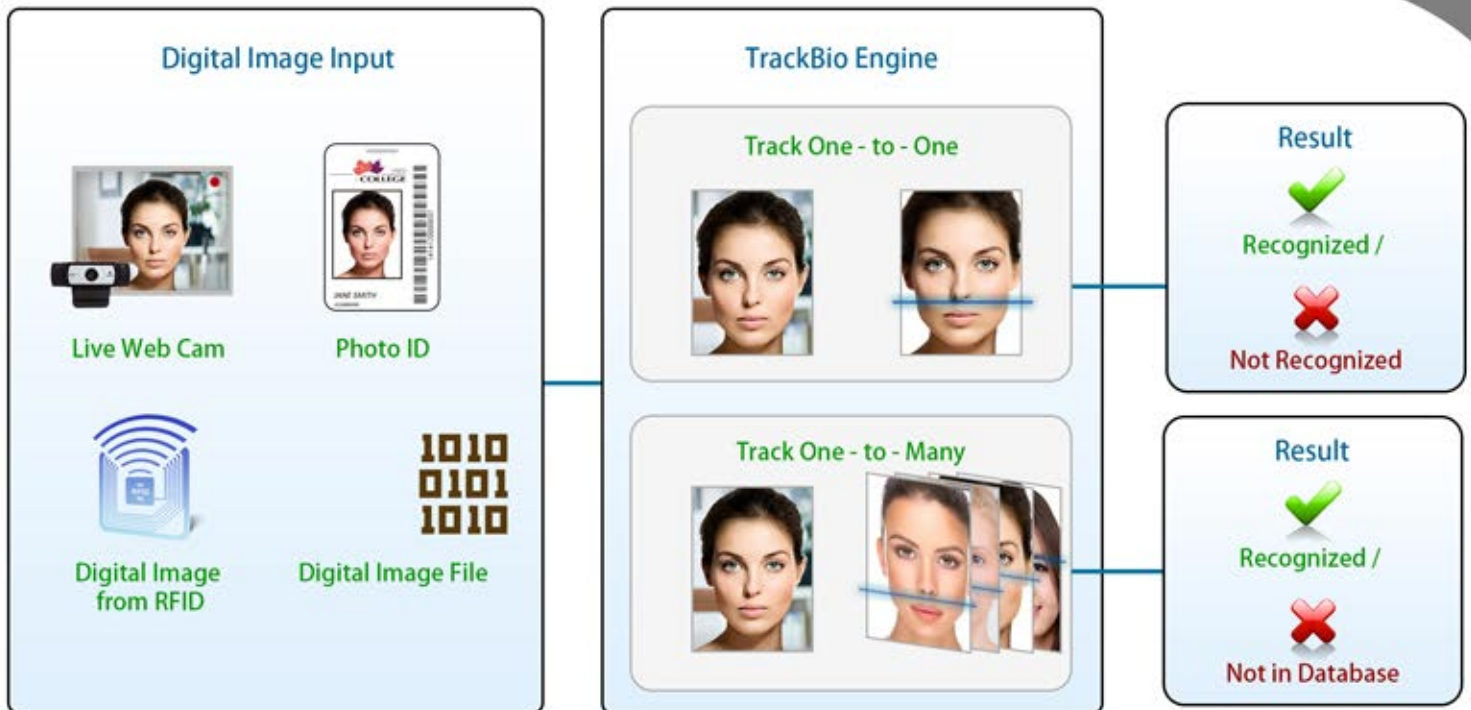

BTBP's Digital Technology to Grow your Business

BTBP TrackBio
CLARITY™

Scalable, turnkey facial recognition solutions
for any environment

Search a million records
in milliseconds

How it Works

Key Highlights

- Recognizes emotions (Happy, Sad, Angry, Crying, etc.,)
- Accuracy of facial recognition rivals human ability
- TrackBio can be configured quickly for local or cloud usage
- Ultra-low bandwidth requirements, TrackBio can even work over 2G Networks
- Simple to use API allows for easy integration and flexible deployment
- Searches of over a million records are conducted in a matter of milliseconds
- Automated real-time calibration of camera allows for plug and play installation in a variety of environments
- Real-time face tracking allows for simple image acquisition
- State of the art performance, over 99% accurate

Applications